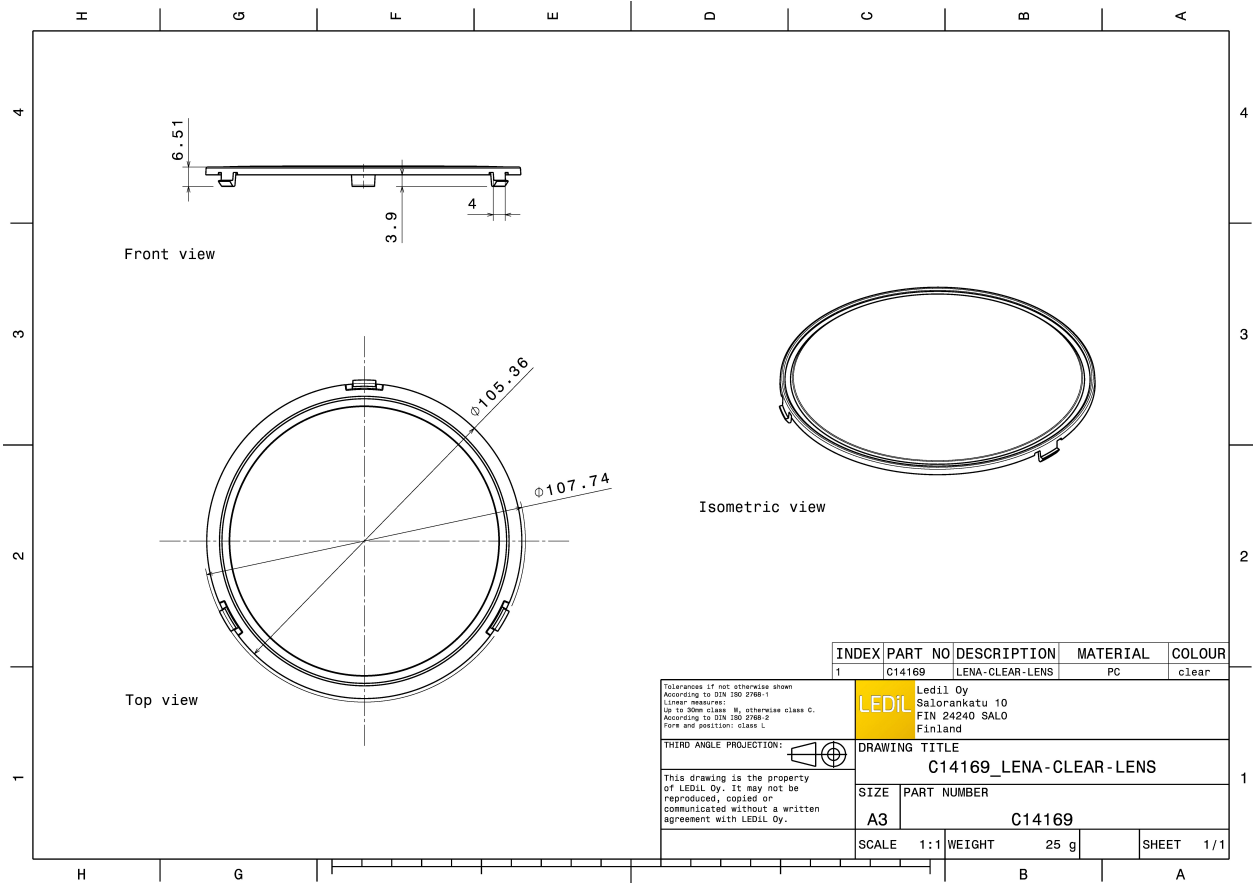

LENA-CLEAR-LENS

Clear sublens for LENA reflectors.

TECHNICAL SPECIFICATIONS:

Dimensions	Ø 108 mm
Height	2.6 mm
Fastening	snaps
Colour	
Box size	380 x 240 x 120 mm
Box weight	2.1 kg
Quantity in Box	60 pcs
ROHS compliant	yes ⓘ

MATERIAL SPECIFICATIONS:

Component	Type	Material	Colour
LENA-CLEAR-LENS	Sublens	PC	

GENERAL INFORMATION:

NOTE: The typical beam angle will be changed by different color, chip size and chip position tolerance. The typical total beam angle is the full angle measured where the luminous intensity is half of the peak value.