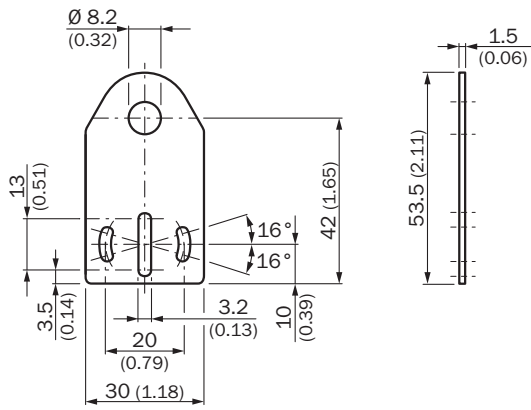

## Detailed technical data

### Technical specifications

<b>Accessory group</b>	Mounting brackets and plates
<b>Accessory family</b>	Mounting brackets
<b>Material</b>	Steel, zinc coated
<b>Items supplied</b>	Without mounting hardware
<b>Description</b>	Mounting plate for M8 sensors
<b>Specialty</b>	Straight

Dimensional drawing (Dimensions in mm (inch))