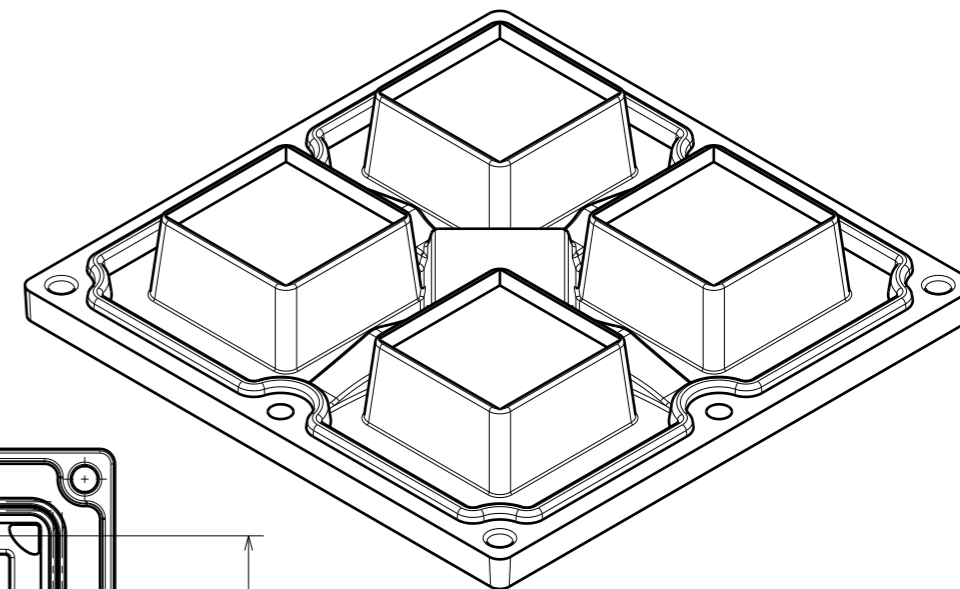

16.4

Bottom view  
Scale: 1:1

Isometric view  
Scale: 1:1

Front view  
Scale: 1:1

Rear view  
Scale: 1:1

INDEX	PART NO	DESCRIPTION	MATERIAL	COLOUR
1	C15764	HB-2X2MX-8-WWW	PMMA	
	C15757	STRADA-2X2MX-8-SEAL	Silicone	

Tolerances if not otherwise shown  
According to DIN ISO 2768-1  
Linear measures:  
Up to 30mm class M, otherwise class C.  
According to DIN ISO 2768-2  
Form and position: class L

**LEDiL**

Ledil Oy  
Salorankatu 10  
FIN 24240 SALO  
Finland

SCALE	1:1	WEIGHT	47,3 g	SHEET	1/1
-------	-----	--------	--------	-------	-----

H

G

B

A