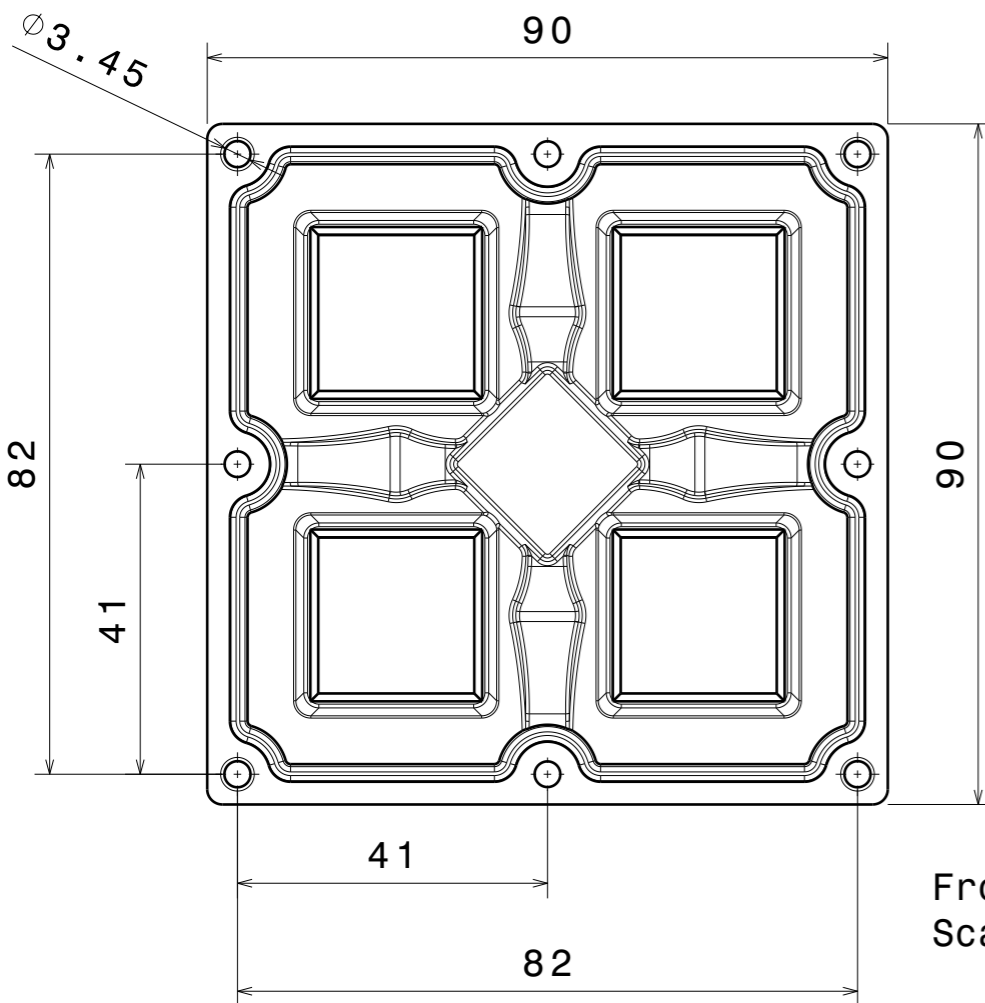

16.4

Bottom view  
Scale: 1:1

Isometric view  
Scale: 1:1

Front view  
Scale: 1:1

Rear view  
Scale: 1:1

INDEX	PART NO	DESCRIPTION	MATERIAL	COLOUR
1	C15764	HB-2X2MX-8-WWW	PMMA	
	C15757	STRADA-2X2MX-8-SEAL	Silicone	

Tolerances if not otherwise shown  
According to DIN ISO 2768-1  
Linear measures:  
Up to 30mm class M, otherwise class C.  
According to DIN ISO 2768-2  
Form and position: class L

**LEDiL**

Ledil Oy  
Salorankatu 10  
FIN 24240 SALO  
Finland

THIRD ANGLE PROJECTION:

DRAWING TITLE  
**CS15765\_HB-2X2MX-8-WWW**

This drawing is the property of LEDiL Oy. It may not be reproduced, copied or communicated without a written agreement with LEDiL Oy.

SIZE	PART NUMBER
<b>A3</b>	<b>CS15765</b>

SCALE	1:1	WEIGHT	47,3 g	SHEET	1/1
-------	-----	--------	--------	-------	-----

H

G

B

A