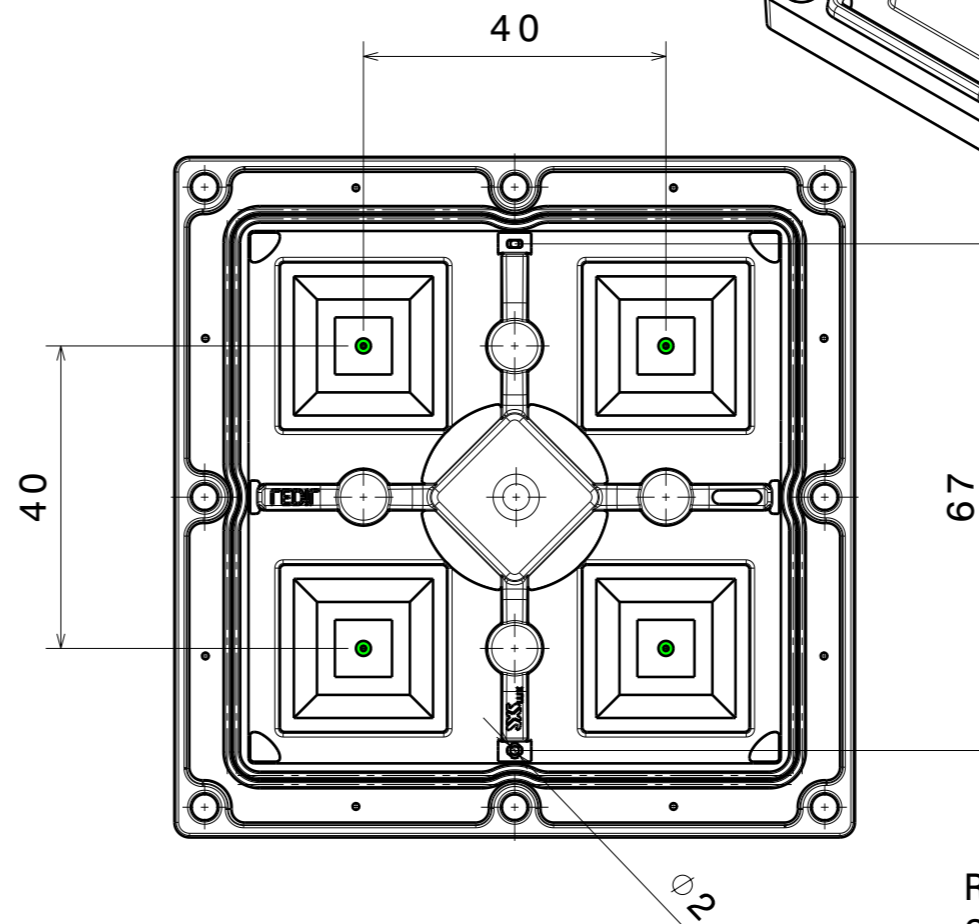

16.4

Bottom view  
Scale: 1:1

Isometric view  
Scale: 1:1

Front view  
Scale: 1:1

Rear view  
Scale: 1:1

INDEX	PART NO	DESCRIPTION	MATERIAL	COLOUR
1	C15764	HB-2X2MX-8-WWW	PMMA	
	C15757	STRADA-2X2MX-8-SEAL	Silicone	

Tolerances if not otherwise shown  
According to DIN ISO 2768-1  
Linear measures:  
Up to 30mm class M, otherwise class C.  
According to DIN ISO 2768-2  
Form and position: class L

**LEDiL**

Ledil Oy  
Salorankatu 10  
FIN 24240 SALO  
Finland

THIRD ANGLE PROJECTION:

DRAWING TITLE  
**CS15765\_HB-2X2MX-8-WWW**

This drawing is the property of LEDiL Oy. It may not be reproduced, copied or communicated without a written agreement with LEDiL Oy.

SIZE	PART NUMBER
<b>A3</b>	<b>CS15765</b>

SCALE	1:1	WEIGHT	47,3 g	SHEET	1/1
-------	-----	--------	--------	-------	-----

H

G

B

A